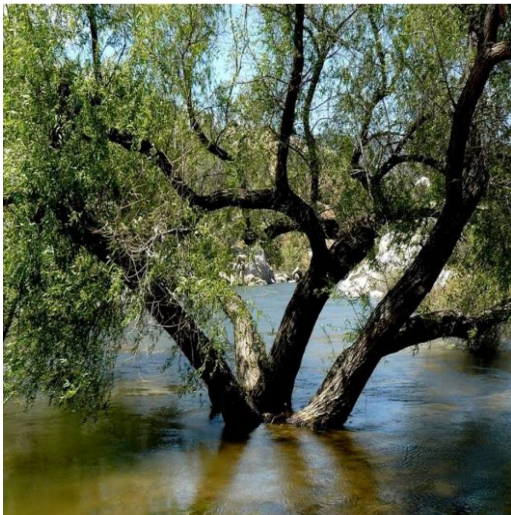

Ventura and LA County Bad Beetle Watch Plant Identification

Box Elder Tree
(*Acer negundo*)

-Found in the riparian
or creek zone

-Native

Photo from National Park Service
SMMNRA Wildflowers website

Arroyo Willow
(*Salix lasiolepis*)

-Riparian

-Looks more like a
large shrub than tall,
vertical tree

-Bark is usually
smooth

-Native

Photo from CalFlora

Red Willow
(*Salix laevigata*)

-Riparian

-Looks more like tall,
vertical tree

-Bark is rough

-Native

Photo from CalFlora

**California or Western
Sycamore**
(*Platanus racemosa*)

-Native sycamore

-Riparian

Photo from National Park
Service SMMNRA Wildflowers website

© tree-guide.com

- Native

Photo from National Park Service
SMMNRA Wildflowers website

Coast Live Oak
(Quercus agrifolia)

- Native

Castor Bean
(Ricinus communis)

- Non-native
- Invasive

Photo from National Park Service
SMMNRA Wildflowers website