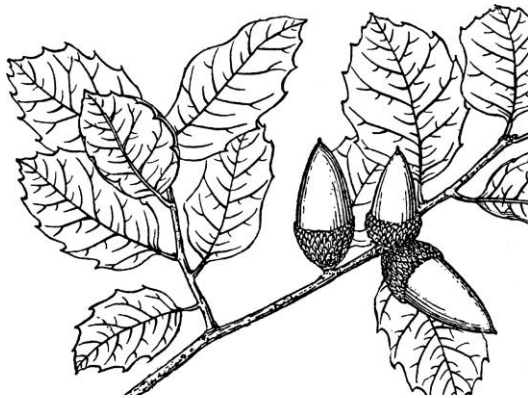

Coast Live Oak
(Quercus agrifolia)

- -Native